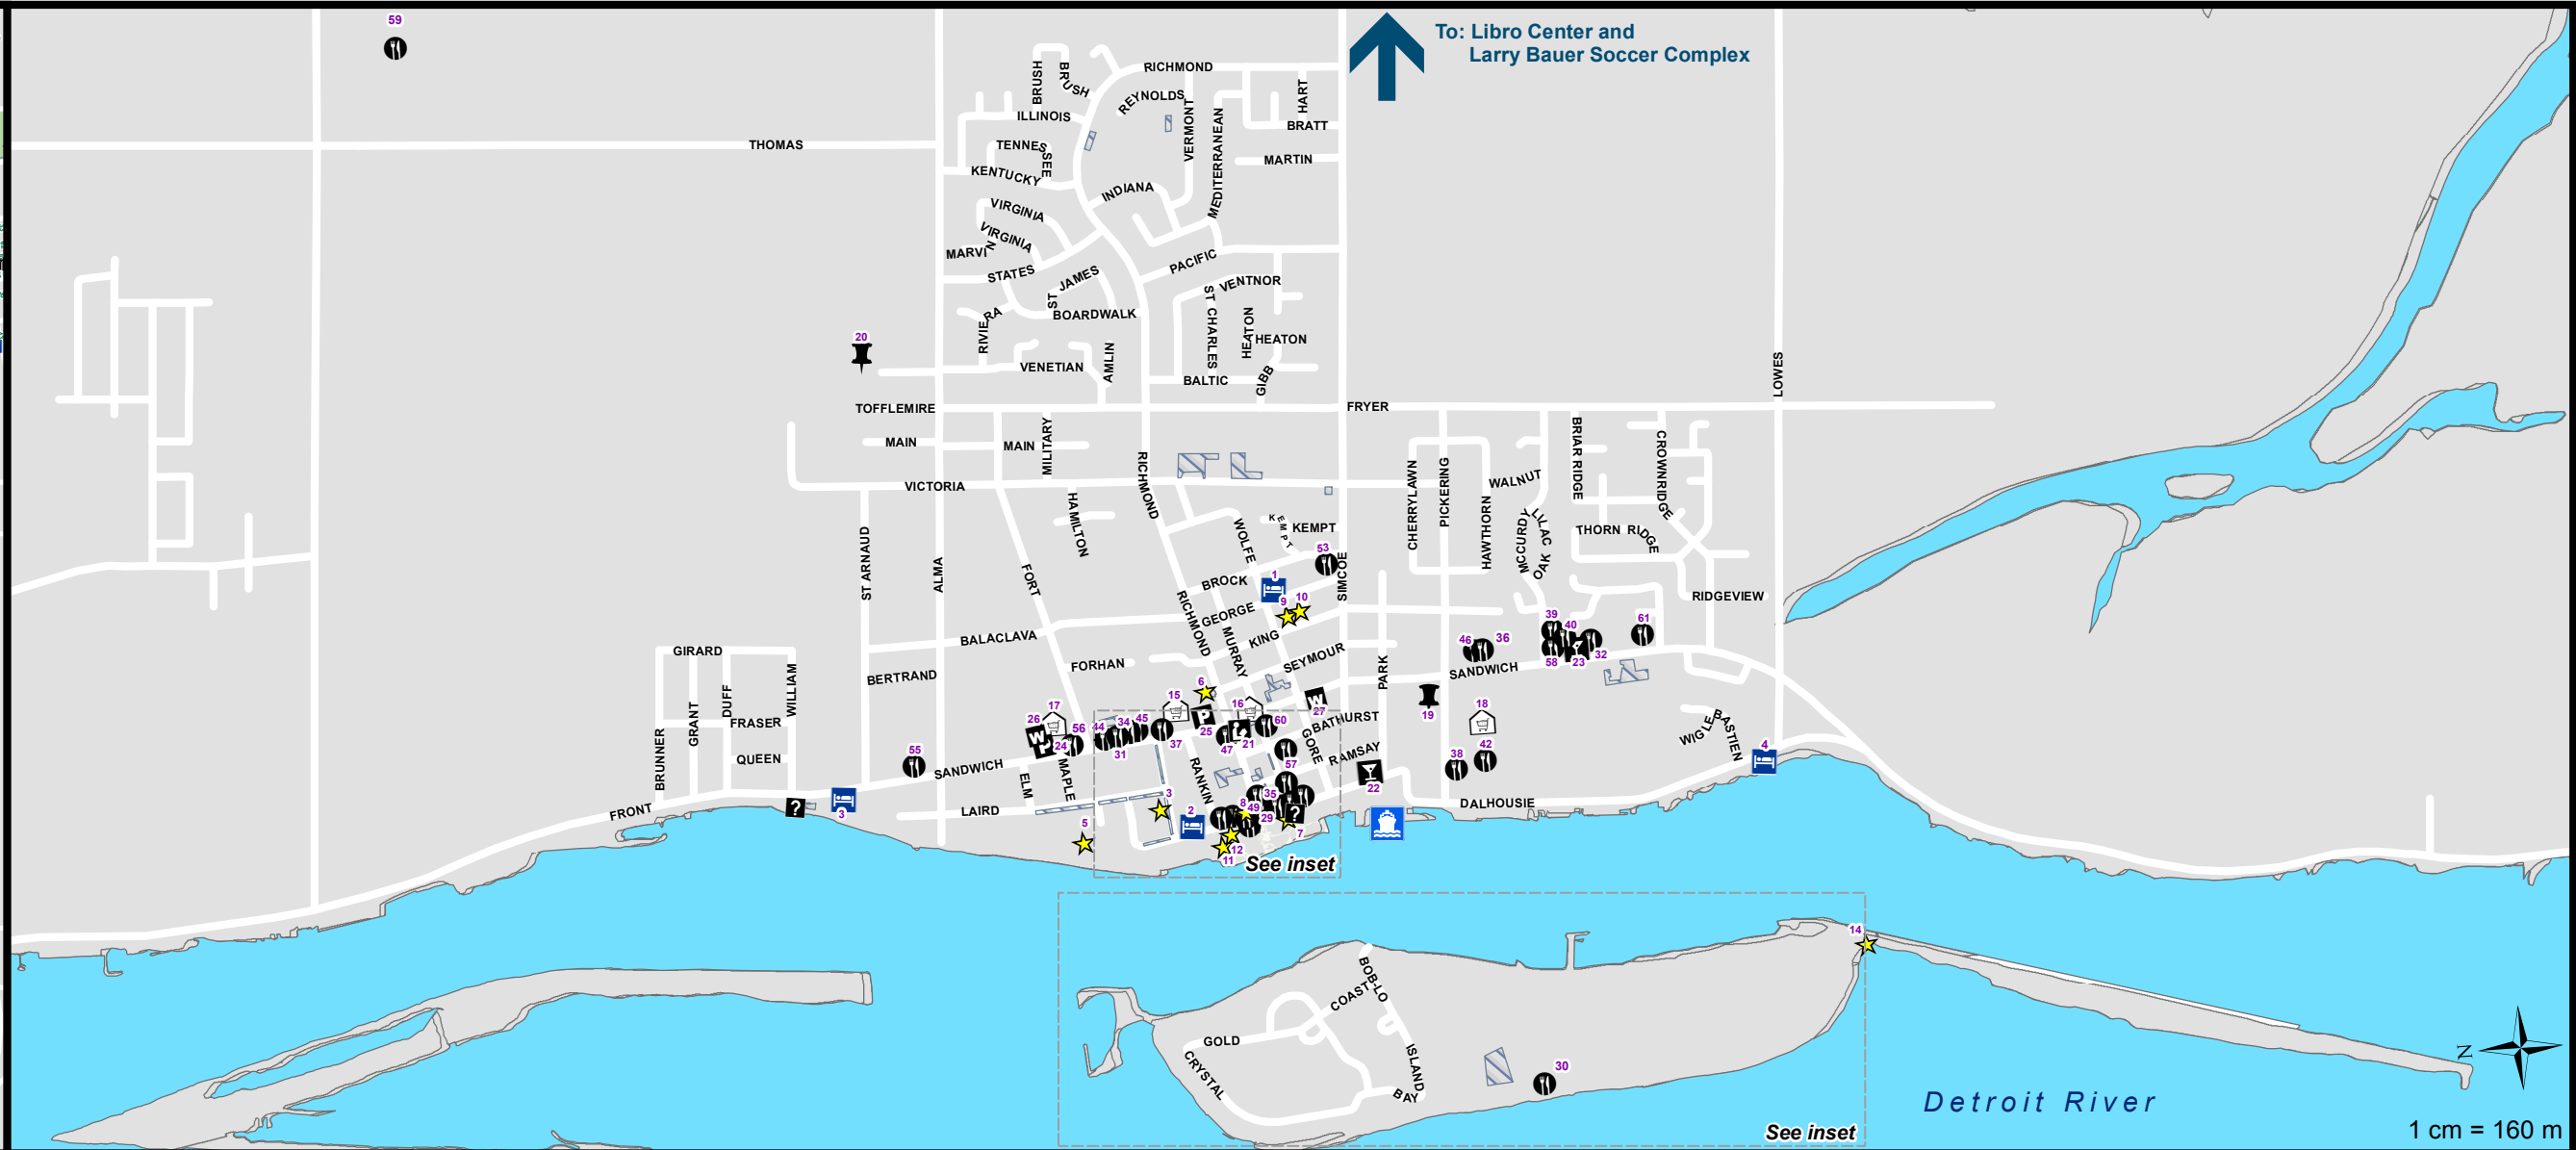

To: Libro Center and Larry Bauer Soccer Complex

See inset

See inset

1 cm = 160 m