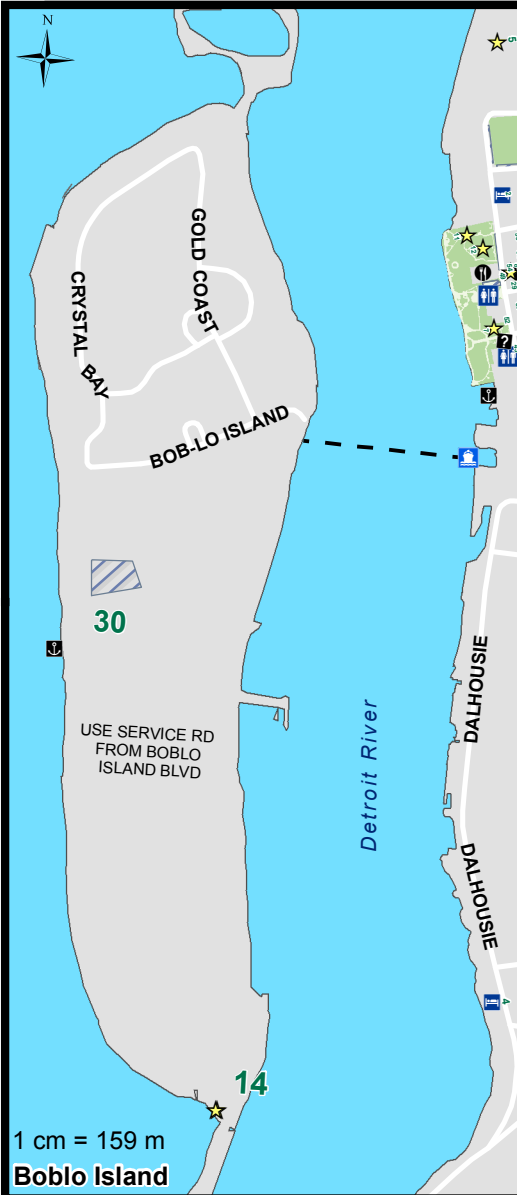

1 cm = 159 m
Boblo Island